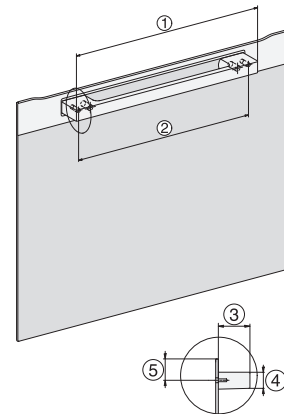

H 7260 B

Pečící trouba

v perfektně kombinovatelném designu s textovým displejem a PerfectClean.

installation H7000 XL, installation drawing

side view H7000 XL, installation drawings

built-in H7000 XL, installation drawing

Installation H7000 XL underframe, installation drawings

H226x-1B/E/I, H2x6xB, H7x6xB, installation drawings

H7000 handle, installation drawing

Installation H7000 BM XL, installation drawings

side view H7000 XL build-under, installation drawing