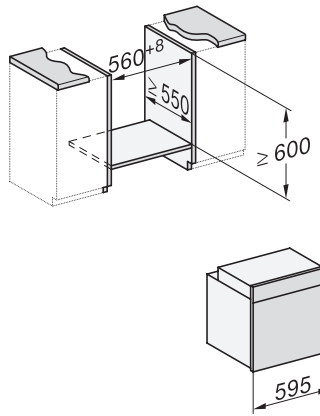

H 7260 B

Pečící trouba

v perfektně kombinovatelném designu s textovým displejem a PerfectClean.

installation H7000 XL, installation drawing

side view H7000 XL, installation drawings

built-in H7000 XL, installation drawing

Installation H7000 XL underframe, installation drawings

H226x-1B/E/I, H2x6xB, H7x6xB, installation drawings

H7000 handle, installation drawing

Installation H7000 BM XL, installation drawings

side view H7000 XL build-under, installation drawing