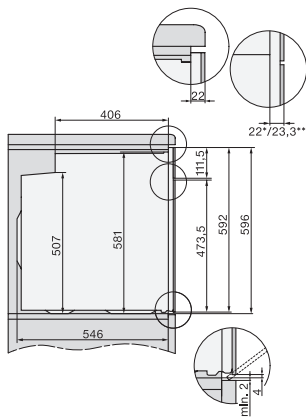

side view H7000 XL, installation drawings

built-in H7000 XL, installation drawing

Installation H7000 XL underframe, installation drawings

H226x-1B/E/I, H2x6xB, H7x6xB, installation drawings

DG2740, DG7140, DGM7340, H2760B/BP, H7140BM, H7x64B/BP, H7x60B/BP installation drawings

Installation H7000 BM XL, installation drawings

side view H7000 XL build-under, installation drawing

side view Kombi BM XL, installation drawings

H 7164 B

Pečicí trouba

v atraktivním nerezovém designu se síťovým propojením a PerfectClean.