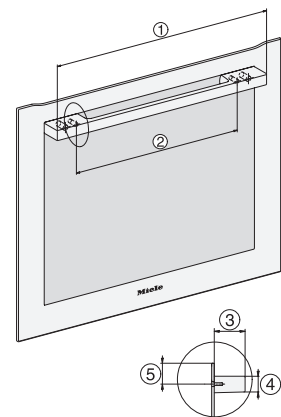

side view H7000 XL, installation drawings

built-in H7000 XL, installation drawing

Installation H7000 XL underframe, installation drawings

H226x-1B/E/I, H2x6xB, H7x6xB, installation drawings

DG2740, DG7140, DGM7340, H2760B/BP, H7140BM, H7x64B/BP, H7x60B/BP installation drawings

Installation H7000 BM XL, installation drawings

side view H7000 XL build-under, installation drawing

side view Kombi BM XL, installation drawings

H 7164 B

Pečicí trouba

v atraktivním nerezovém designu se síťovým propojením a PerfectClean.