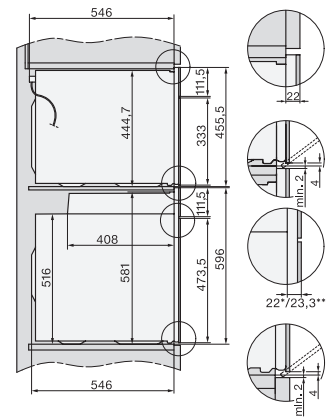

side view H7000 XL, installation drawings

built-in H7000 XL, installation drawing

Installation H7000 XL underframe, installation drawings

H226x-1B/E/I, H2x6xB, H7x6xB, installation drawings

DG2740, DG7140, DGM7340, H2760B/BP, H7140BM, H7x64B/BP, H7x60B/BP installation drawings

Installation H7000 BM XL, installation drawings

side view H7000 XL build-under, installation drawing

side view Kombi BM XL, installation drawings

H 7164 B

Pečicí trouba

v atraktivním nerezovém designu se síťovým propojením a PerfectClean.