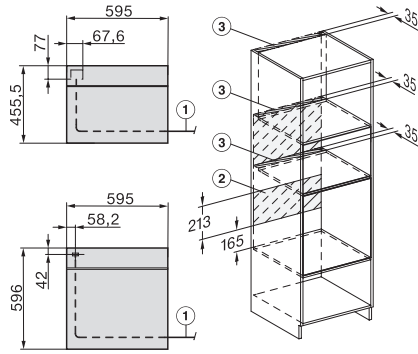

side view H7000 XL, installation drawings

built-in H7000 XL, installation drawing

Installation H7000 XL underframe, installation drawings

H226x-1B/E/I, H2x6xB, H7x6xB, installation drawings

DG2740, DG7140, DGM7340, H2760B/BP, H7140BM, H7x64B/BP, H7x60B/BP installation drawings

Installation H7000 BM XL, installation drawings

side view H7000 XL build-under, installation drawing

side view Kombi BM XL, installation drawings

H 7164 B

Pečicí trouba

v atraktivním nerezovém designu se síťovým propojením a PerfectClean.