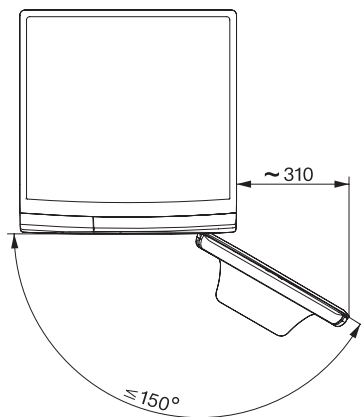

WWV980 WPS Passion

Pračka s předním plněním W1:

A | 9 kg | 1 600 ot/min | M Touch | SteamCare | teplá voda

W1 drawing, facia 5 degree, measures in mm

W1 drawing, facia 5 degree, measures in mm

W1 drawing, facia 5 degree, measures in mm

W1 drawing, facia 5 degree, measures in mm