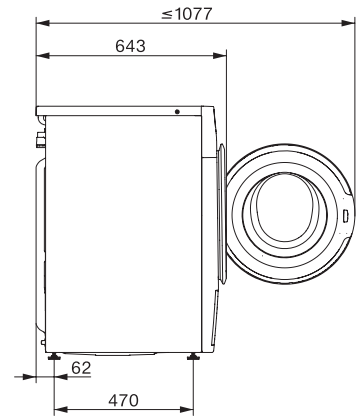

WWV980 WPS Passion

Pračka s předním plněním W1:

A | 9 kg | 1 600 ot/min | M Touch | SteamCare | teplá voda

W1 drawing, facia 5 degree, measures in mm

W1 drawing, facia 5 degree, measures in mm

W1 drawing, facia 5 degree, measures in mm

W1 drawing, facia 5 degree, measures in mm