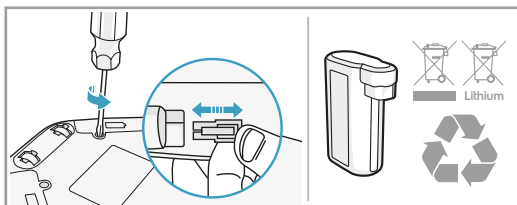

Robotic side brush 4 pack  
Ref : ERSB2  
PNC : 900168393

The software in the robot is partly based on free and open source software. To access the source code of these components and to see the full copyright information and applicable license terms, please visit: [www.electrolux.com/rvc-supplementary](http://www.electrolux.com/rvc-supplementary)