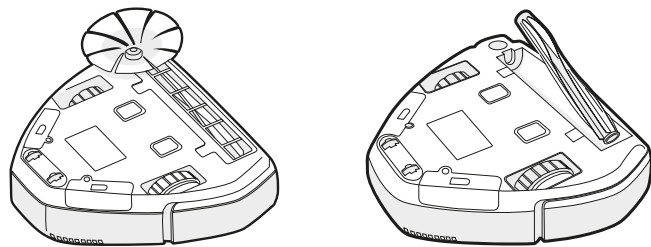

2.4GHz

14,4 V 2500mAh: VCP220100UE
14,4 V 4000mAh: ADC-47FSA-22 22046EPG