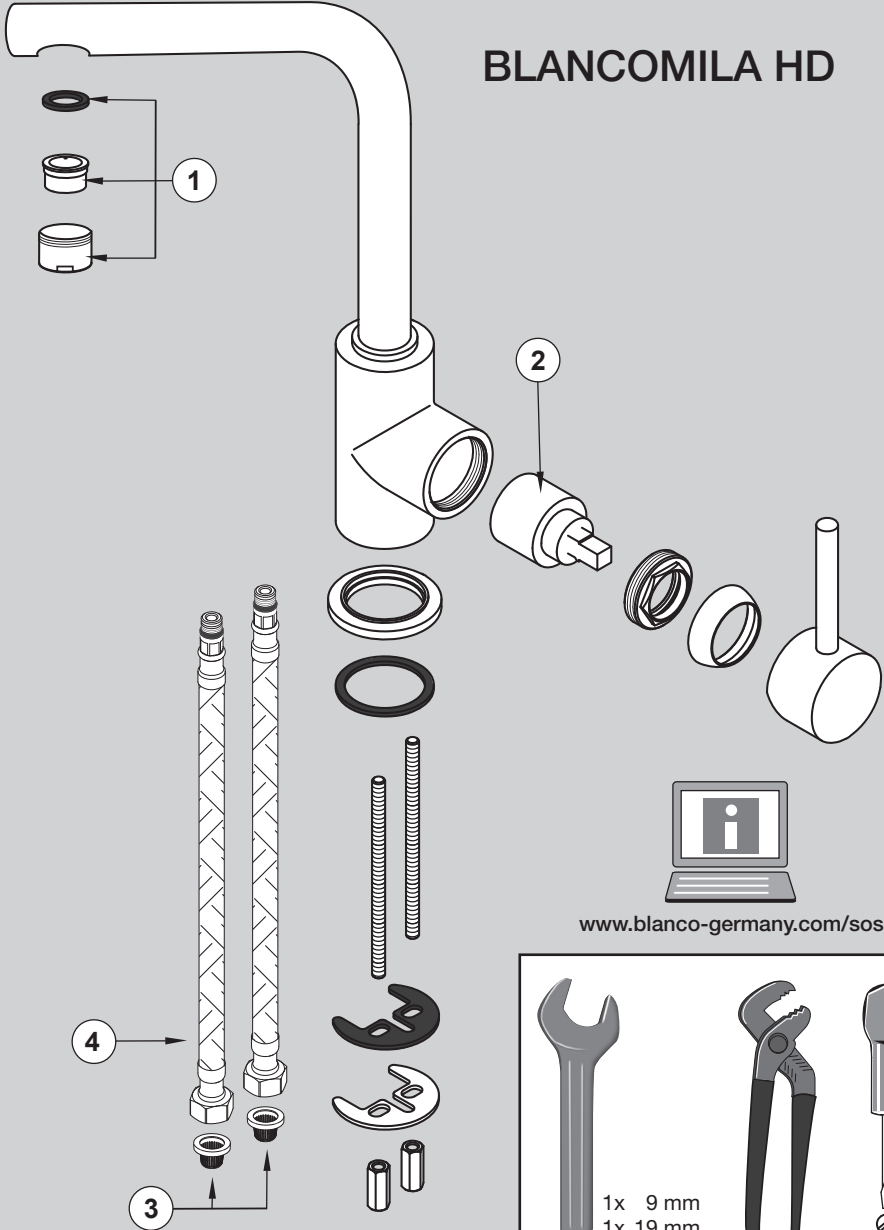

BLANCOMILA HD

www.blanco-germany.com/sos

1x 9 mm
1x 19 mm