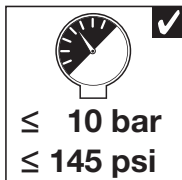

# BLANCO ALTA Compact ND

[www.blanco-germany.com/sos](http://www.blanco-germany.com/sos)

- 1x 12 mm
- 1x 19 mm
- 1x 21 mm
- 1x 22 mm