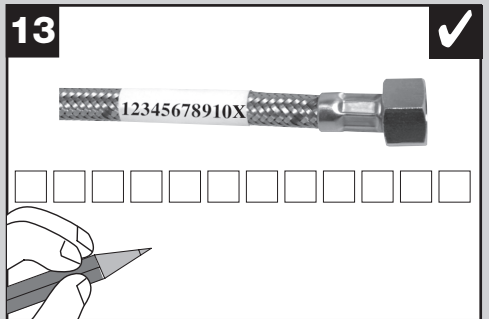

# BLANCO ALTA Compact ND

[www.blanco-germany.com/sos](http://www.blanco-germany.com/sos)

- 1x 12 mm
- 1x 19 mm
- 1x 21 mm
- 1x 22 mm