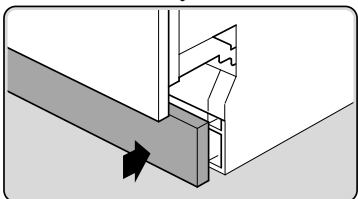

A = mm

Ø4X15

Torx
T 20

verspannen
brace
calar verticalement
Enrasar

Ø4X28

Torx
T 20

Ø4X15

Torx
T 20

Dichtheit prüfen
Check for leaks
Verifiez l'étanchéité
Verificar la estanqueidad

max. 10 Nm

Dichtheit prüfen
Check for leaks
Verifiez l'étanchéité
Verificar la estanqueidad

A series of horizontal lines for writing, starting from a vertical margin line on the left and extending to the right edge of the page. There are 22 horizontal lines in total, creating 21 rows of writing space.