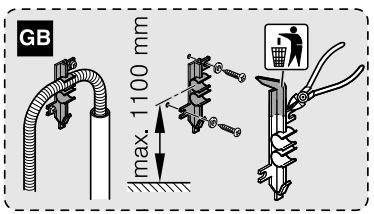

A = mm

Ø4X15

Torx
T 20

verspannen
brace
calar verticalement
Enrasar

Ø4X28

Torx
T 20

Ø4X15

Torx
T 20

Dichtheit prüfen
Check for leaks
Verifiez l'étanchéité
Verificar la estanqueidad

max. 10 Nm

Dichtheit prüfen
Check for leaks
Verifiez l'étanchéité
Verificar la estanqueidad

A series of horizontal lines for writing, starting from a vertical margin line on the left and extending to the right edge of the page. There are 22 horizontal lines in total, creating 21 rows of writing space.