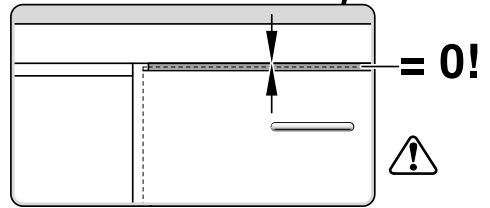

A = mm

Ø4X15

Torx
T 20

verspannen
brace
calar verticalement
Enrasar

Ø4X28

Torx
T 20

Ø4X15

Torx
T 20

Dichtheit prüfen
Check for leaks
Verifiez l'étanchéité
Verificar la estanqueidad

max. 10 Nm

Dichtheit prüfen
Check for leaks
Verifiez l'étanchéité
Verificar la estanqueidad

A series of horizontal lines for writing, starting from a vertical margin line on the left and extending to the right edge of the page. There are 22 horizontal lines in total, creating 21 rows of writing space.