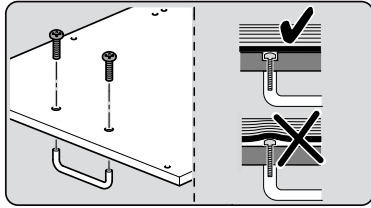

A = mm

Ø4X15

Torx
T 20

verspannen
brace
calar verticalement
Enrasar

Ø4X28

Torx
T 20

Ø4X15

Torx
T 20

Dichtheit prüfen
Check for leaks
Verifiez l'étanchéité
Verificar la estanqueidad

max. 10 Nm

Dichtheit prüfen
Check for leaks
Verifiez l'étanchéité
Verificar la estanqueidad

A series of horizontal lines for writing, starting from a vertical margin line on the left and extending to the right edge of the page. There are 22 horizontal lines in total, creating 21 rows of writing space.