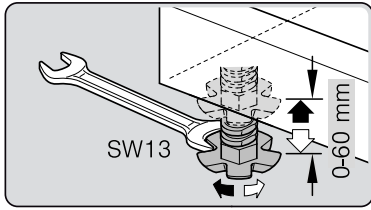

A = mm

Ø4X15

Torx
T 20

verspannen
brace
calar verticalement
Enrasar

Ø4X28

Torx
T 20

Ø4X15

Torx
T 20

Dichtheit prüfen
Check for leaks
Verifiez l'étanchéité
Verificar la estanqueidad

max. 10 Nm

Dichtheit prüfen
Check for leaks
Verifiez l'étanchéité
Verificar la estanqueidad

A series of horizontal lines for writing, starting from a vertical margin line on the left and extending to the right edge of the page. There are 22 horizontal lines in total, creating 21 rows of writing space.