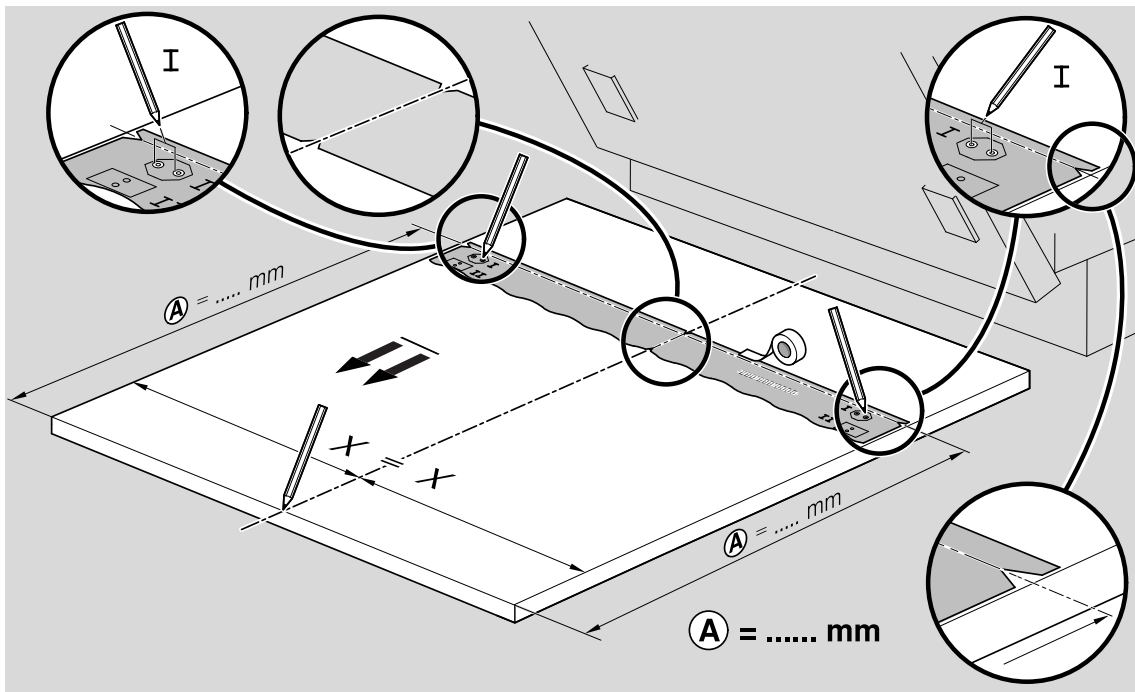

Ø4X28 Ø4X30

Ø4X15

Torx
T 15 T 20

SW13

SW10

Torx
T 15

nicht einklemmen
do not pinch
ne pas coincer
No doblar

ET-Nr.11029812

Dichtheit prüfen
Check for leaks
Verifiez l'étanchéité
Verificar la estanqueidad

max. 10 Nm

Dichtheit prüfen
Check for leaks
Verifiez l'étanchéité
Verificar la estanqueidad

A series of horizontal lines for writing, starting from a vertical margin line on the left and extending to the right edge of the page. There are 22 horizontal lines in total, creating 21 rows of writing space.