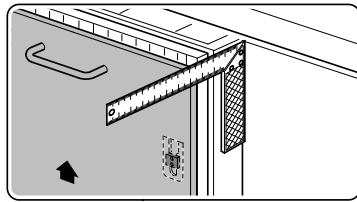

A = mm

Ø4X15

Torx
T 20

verspannen
brace
calar verticalement
Enrasar

Ø4X28

Torx
T 20

Ø4X15

Torx
T 20

Dichtheit prüfen
Check for leaks
Verifiez l'étanchéité
Verificar la estanqueidad

max. 10 Nm

Dichtheit prüfen
Check for leaks
Verifiez l'étanchéité
Verificar la estanqueidad

A series of horizontal lines for writing, starting from a vertical margin line on the left and extending to the right edge of the page. There are 22 horizontal lines in total, creating 21 rows of writing space.