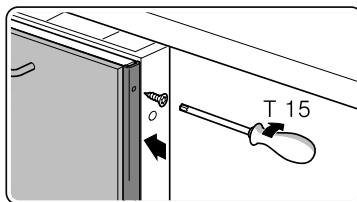

A = mm

Ø4X15

Torx
T 20

verspannen
brace
calar verticalement
Enrasar

Ø4X28

Torx
T 20

Ø4X15

Torx
T 20

Dichtheit prüfen
Check for leaks
Verifiez l'étanchéité
Verificar la estanqueidad

max. 10 Nm

Dichtheit prüfen
Check for leaks
Verifiez l'étanchéité
Verificar la estanqueidad

A series of horizontal lines for writing, starting from a vertical margin line on the left and extending to the right edge of the page. There are 22 horizontal lines in total, creating 21 rows of writing space.