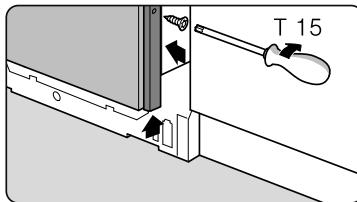

A = mm

Ø4X15

Torx
T 20

verspannen
brace
calar verticalement
Enrasar

Ø4X28

Torx
T 20

Ø4X15

Torx
T 20

Dichtheit prüfen
Check for leaks
Verifiez l'étanchéité
Verificar la estanqueidad

max. 10 Nm

Dichtheit prüfen
Check for leaks
Verifiez l'étanchéité
Verificar la estanqueidad

A series of horizontal lines for writing, starting from a vertical margin line on the left and extending to the right edge of the page. There are 22 horizontal lines in total, creating 21 rows of writing space.