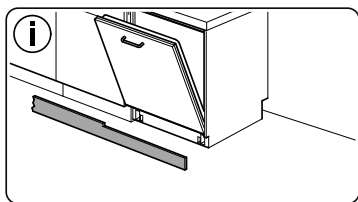

A = mm

Ø4X15

Torx
T 20

verspannen
brace
calar verticalement
Enrasar

Ø4X28

Torx
T 20

Ø4X15

Torx
T 20

Dichtheit prüfen
Check for leaks
Verifiez l'étanchéité
Verificar la estanqueidad

max. 10 Nm

Dichtheit prüfen
Check for leaks
Verifiez l'étanchéité
Verificar la estanqueidad

A series of horizontal lines for writing, starting from a vertical margin line on the left and extending to the right edge of the page. There are 22 horizontal lines in total, creating 21 rows of writing space.