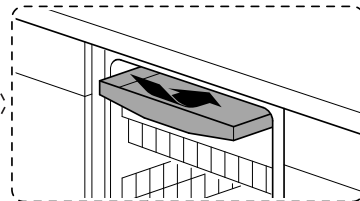

A = mm

Ø4X15

Torx
T 20

verspannen
brace
calar verticalement
Enrasar

Ø4X28

Torx
T 20

Ø4X15

Torx
T 20

Dichtheit prüfen
Check for leaks
Verifiez l'étanchéité
Verificar la estanqueidad

max. 10 Nm

Dichtheit prüfen
Check for leaks
Verifiez l'étanchéité
Verificar la estanqueidad

A series of horizontal lines for writing, starting from a vertical margin line on the left and extending to the right edge of the page. There are 22 horizontal lines in total, creating 21 rows of writing space.