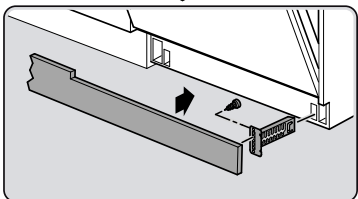

A = mm

Ø4X15

Torx
T 20

verspannen
brace
calar verticalement
Enrasar

Ø4X28

Torx
T 20

Ø4X15

Torx
T 20

Dichtheit prüfen
Check for leaks
Verifiez l'étanchéité
Verificar la estanqueidad

max. 10 Nm

Dichtheit prüfen
Check for leaks
Verifiez l'étanchéité
Verificar la estanqueidad

A series of horizontal lines for writing, starting from a vertical margin line on the left and extending to the right edge of the page. There are 22 horizontal lines in total, creating 21 rows of writing space.