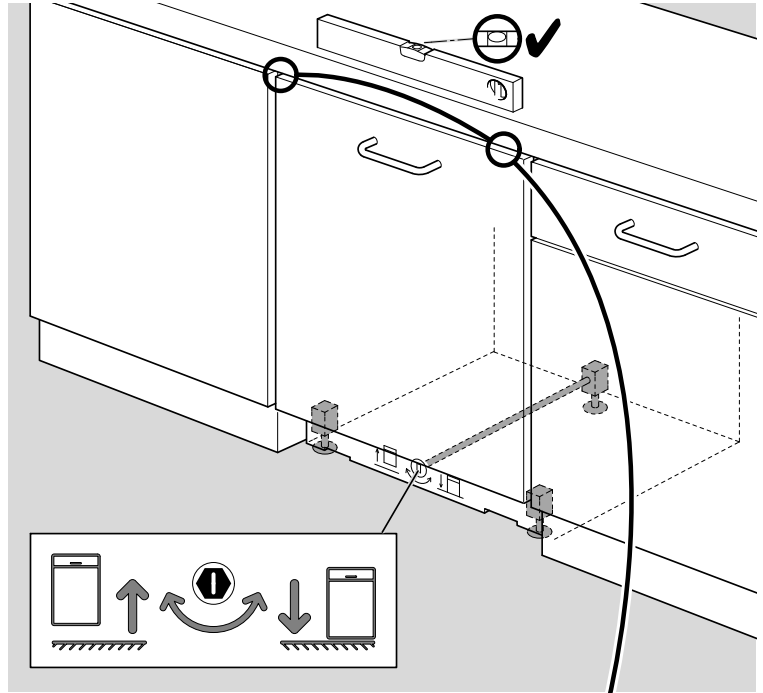

A = mm

Ø4X15

Torx
T 20

verspannen
brace
calar verticalement
Enrasar

Ø4X28

Torx
T 20

Ø4X15

Torx
T 20

Dichtheit prüfen
Check for leaks
Verifiez l'étanchéité
Verificar la estanqueidad

max. 10 Nm

Dichtheit prüfen
Check for leaks
Verifiez l'étanchéité
Verificar la estanqueidad

A series of horizontal lines for writing, starting from a vertical margin line on the left and extending to the right edge of the page. There are 22 horizontal lines in total, creating 21 rows of writing space.