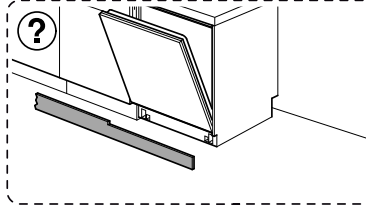

A = mm

Ø4X15

Torx
T 20

verspannen
brace
calar verticalement
Enrasar

Ø4X28

Torx
T 20

Ø4X15

Torx
T 20

Dichtheit prüfen
Check for leaks
Verifiez l'étanchéité
Verificar la estanqueidad

max. 10 Nm

Dichtheit prüfen
Check for leaks
Verifiez l'étanchéité
Verificar la estanqueidad

A series of horizontal lines for writing, starting from a vertical margin line on the left and extending to the right edge of the page. There are 22 horizontal lines in total, creating 21 rows of writing space.