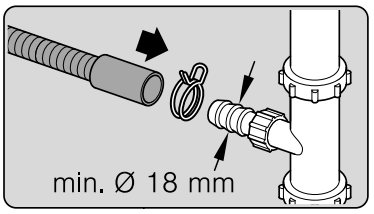

A = mm

Ø4X15

Torx
T 20

verspannen
brace
calar verticalement
Enrasar

Ø4X28

Torx
T 20

Ø4X15

Torx
T 20

Dichtheit prüfen
Check for leaks
Verifiez l'étanchéité
Verificar la estanqueidad

max. 10 Nm

Dichtheit prüfen
Check for leaks
Verifiez l'étanchéité
Verificar la estanqueidad

A series of horizontal lines for writing, starting from a vertical margin line on the left and extending to the right edge of the page. There are 22 horizontal lines in total, creating 21 rows of writing space.