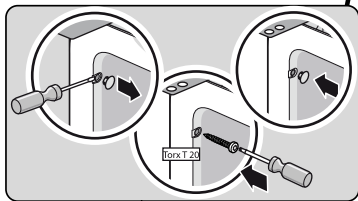

A = mm

Ø4X15

Torx
T 20

verspannen
brace
calar verticalement
Enrasar

Ø4X28

Torx
T 20

Ø4X15

Torx
T 20

Dichtheit prüfen
Check for leaks
Verifiez l'étanchéité
Verificar la estanqueidad

max. 10 Nm

Dichtheit prüfen
Check for leaks
Verifiez l'étanchéité
Verificar la estanqueidad

A series of horizontal lines for writing, starting from a vertical margin line on the left and extending to the right edge of the page. There are 22 horizontal lines in total, creating 21 rows of writing space.