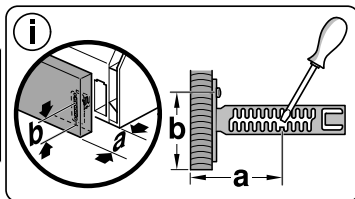

A = mm

Ø4X15

Torx
T 20

verspannen
brace
calar verticalement
Enrasar

Ø4X28

Torx
T 20

Ø4X15

Torx
T 20

Dichtheit prüfen
Check for leaks
Verifiez l'étanchéité
Verificar la estanqueidad

max. 10 Nm

Dichtheit prüfen
Check for leaks
Verifiez l'étanchéité
Verificar la estanqueidad

A series of horizontal lines for writing, starting from a vertical margin line on the left and extending to the right edge of the page. There are 22 horizontal lines in total, creating 21 rows of writing space.