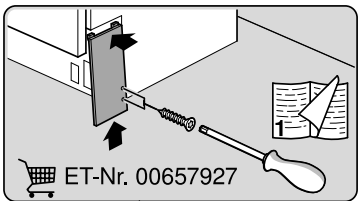

A = mm

Ø4X15

Torx
T 20

verspannen
brace
calar verticalement
Enrasar

Ø4X28

Torx
T 20

Ø4X15

Torx
T 20

Dichtheit prüfen
Check for leaks
Verifiez l'étanchéité
Verificar la estanqueidad

max. 10 Nm

Dichtheit prüfen
Check for leaks
Verifiez l'étanchéité
Verificar la estanqueidad

A series of horizontal lines for writing, starting from a vertical margin line on the left and extending to the right edge of the page. There are 22 horizontal lines in total, creating 21 rows of writing space.