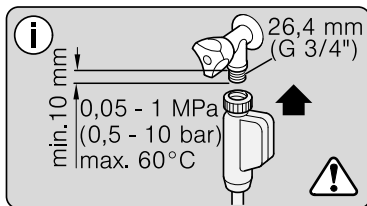

A = mm

Ø4X15

Torx
T 20

verspannen
brace
calar verticalement
Enrasar

Ø4X28

Torx
T 20

Ø4X15

Torx
T 20

Dichtheit prüfen
Check for leaks
Verifiez l'étanchéité
Verificar la estanqueidad

max. 10 Nm

Dichtheit prüfen
Check for leaks
Verifiez l'étanchéité
Verificar la estanqueidad

A series of horizontal lines for writing, starting from a vertical margin line on the left and extending to the right edge of the page. There are 22 horizontal lines in total, creating 21 rows of writing space.