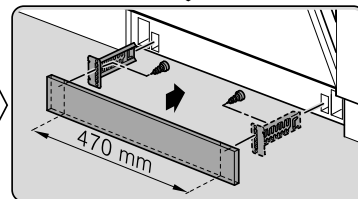

A = mm

Ø4X15

Torx
T 20

verspannen
brace
calar verticalement
Enrasar

Ø4X28

Torx
T 20

Ø4X15

Torx
T 20

Dichtheit prüfen
Check for leaks
Verifiez l'étanchéité
Verificar la estanqueidad

max. 10 Nm

Dichtheit prüfen
Check for leaks
Verifiez l'étanchéité
Verificar la estanqueidad

A series of horizontal lines for writing, starting from a vertical margin line on the left and extending to the right edge of the page. There are 22 horizontal lines in total, creating 21 rows of writing space.