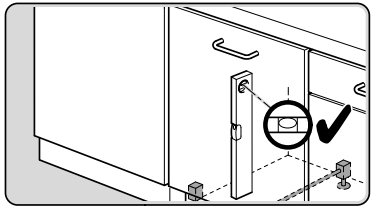

A = mm

Ø4X15

Torx
T 20

verspannen
brace
calar verticalement
Enrasar

Ø4X28

Torx
T 20

Ø4X15

Torx
T 20

Dichtheit prüfen
Check for leaks
Verifiez l'étanchéité
Verificar la estanqueidad

max. 10 Nm

Dichtheit prüfen
Check for leaks
Verifiez l'étanchéité
Verificar la estanqueidad

A series of horizontal lines for writing, starting from a vertical margin line on the left and extending to the right edge of the page. There are 22 horizontal lines in total, creating 21 rows of writing space.