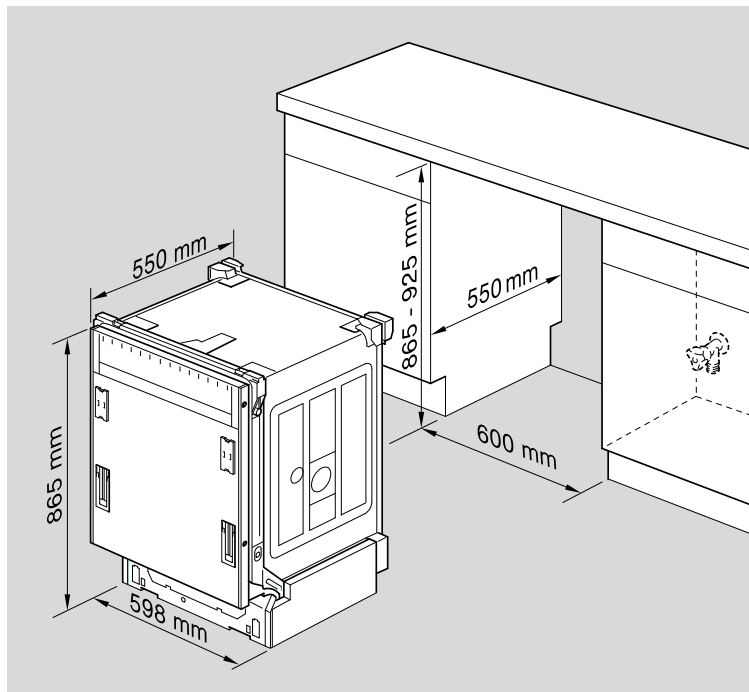

Ø4X28 Ø4X30

Ø4X15

Torx
T 15 T 20

SW13

SW10

Torx
T 15

nicht einklemmen
do not pinch
ne pas coincer
No doblar

ET-Nr.11029812

Dichtheit prüfen
Check for leaks
Verifiez l'étanchéité
Verificar la estanqueidad

max. 10 Nm

Dichtheit prüfen
Check for leaks
Verifiez l'étanchéité
Verificar la estanqueidad

A series of horizontal lines for writing, starting from a vertical margin line on the left and extending to the right edge of the page. There are 22 horizontal lines in total, creating 21 rows of writing space.