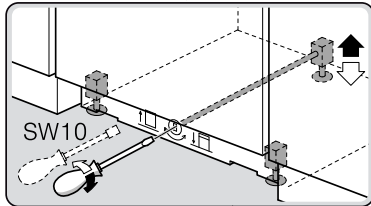

A = mm

Ø4X15

Torx
T 20

verspannen
brace
calar verticalement
Enrasar

Ø4X28

Torx
T 20

Ø4X15

Torx
T 20

Dichtheit prüfen
Check for leaks
Verifiez l'étanchéité
Verificar la estanqueidad

max. 10 Nm

Dichtheit prüfen
Check for leaks
Verifiez l'étanchéité
Verificar la estanqueidad

A series of horizontal lines for writing, starting from a vertical margin line on the left and extending to the right edge of the page. There are 22 horizontal lines in total, creating 21 rows of writing space.