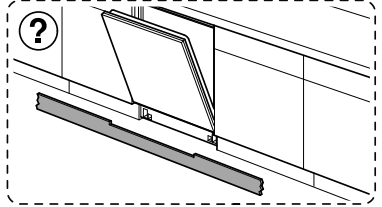

A = mm

Ø4X15

Torx
T 20

verspannen
brace
calar verticalement
Enrasar

Ø4X28

Torx
T 20

Ø4X15

Torx
T 20

Dichtheit prüfen
Check for leaks
Verifiez l'étanchéité
Verificar la estanqueidad

max. 10 Nm

Dichtheit prüfen
Check for leaks
Verifiez l'étanchéité
Verificar la estanqueidad

A series of horizontal lines for writing, starting from a vertical margin line on the left and extending to the right edge of the page. There are 22 horizontal lines in total, creating 21 rows of writing space.