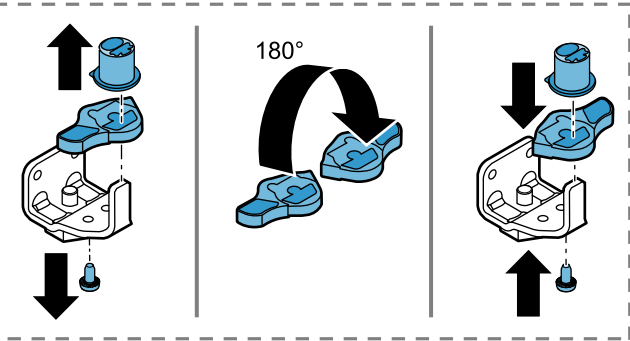

8001270947 (030928)

mm

de Montageanleitung
en Installation instructions
it Istruzioni d'installazione

tr Kurulum talimatları
cs Pokyny k instalaci
sk Pokyny na inštaláciu

2x

Torx
T 20

Torx
T 20

Torx
T 20

Torx
T 20

SW22

Torx
T 20

Torx
T 20

SW22

A series of horizontal lines for writing, starting from the top of the page and extending to the bottom, with a vertical margin line on the left.