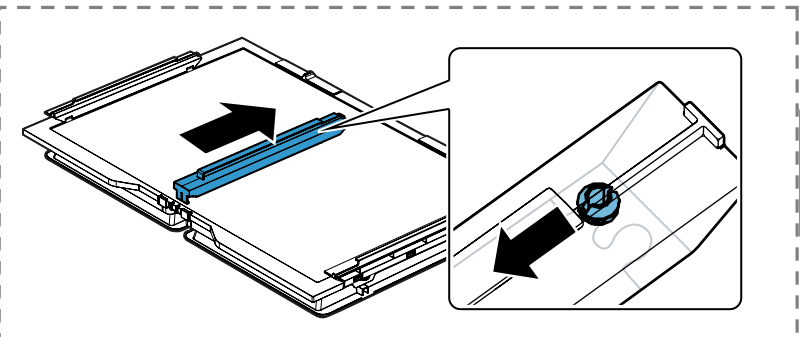

8001270947 (030928)

mm

de Montageanleitung
en Installation instructions
it Istruzioni d'installazione

tr Kurulum talimatları
cs Pokyny k instalaci
sk Pokyny na inštaláciu

2x

Torx
T 20

Torx
T 20

Torx
T 20

Torx
T 20

SW22

Torx
T 20

Torx
T 20

SW22

A series of horizontal lines for writing, starting from the top of the page and extending to the bottom, with a vertical margin line on the left.