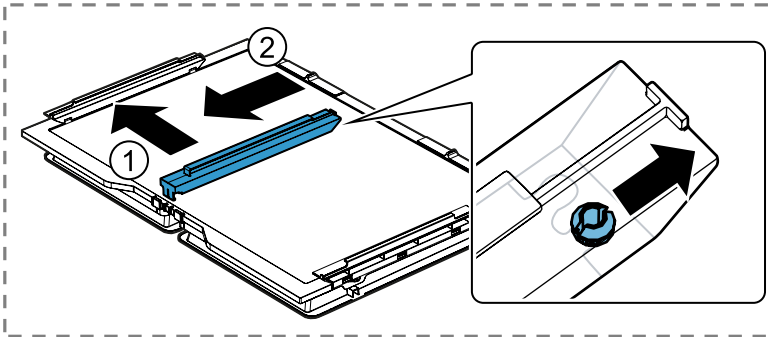

8001270947 (030928)

mm

de Montageanleitung
en Installation instructions
it Istruzioni d'installazione

tr Kurulum talimatları
cs Pokyny k instalaci
sk Pokyny na inštaláciu

2x

Torx
T 20

Torx
T 20

Torx
T 20

Torx
T 20

SW22

Torx
T 20

Torx
T 20

SW22

A series of horizontal lines for writing, starting from the top of the page and extending to the bottom, with a vertical margin line on the left.