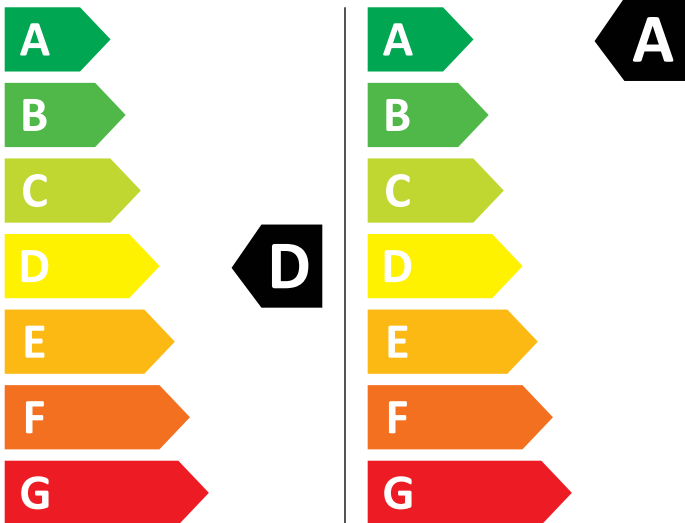

ENERG

Electrolux

EW7W2682C 914612214

🚰 **265** kWh/100

💧 **42** kWh/100

5,0 kg

8,0 kg

62 L