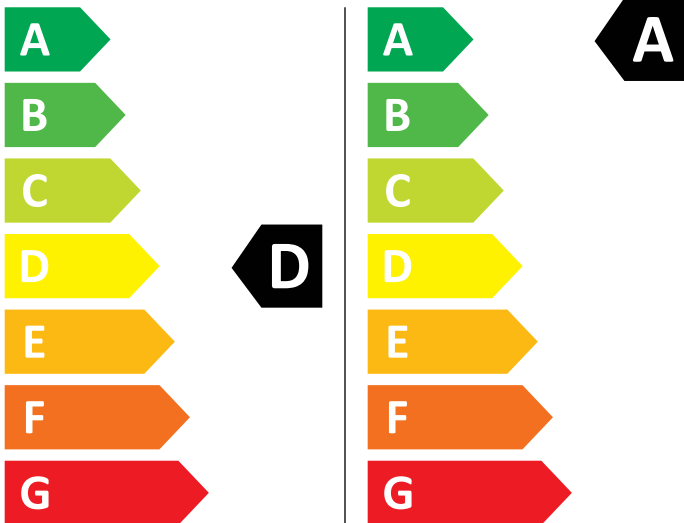

ENERG

Electrolux

EW7W2682C 914612214

🚰 **265** kWh/100

💧 **42** kWh/100

5,0 kg

8,0 kg

62 L