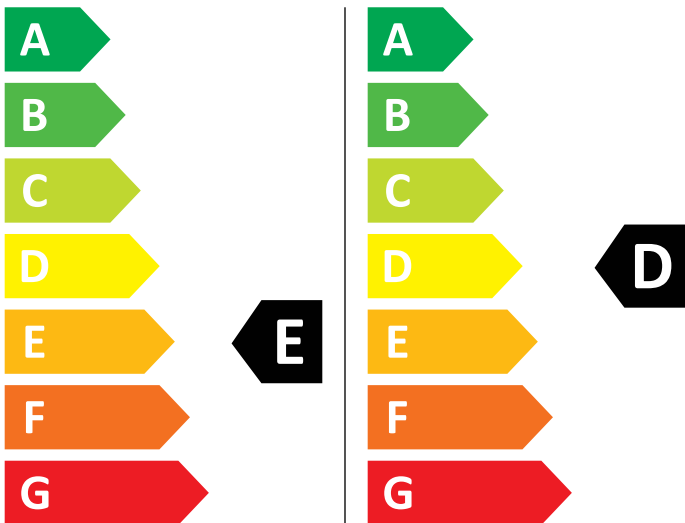

ENERG

Electrolux

EW7W368SI 914606408

💧 266 kWh/100

💧 73 kWh/100

4,0 kg

8,0 kg

60 L