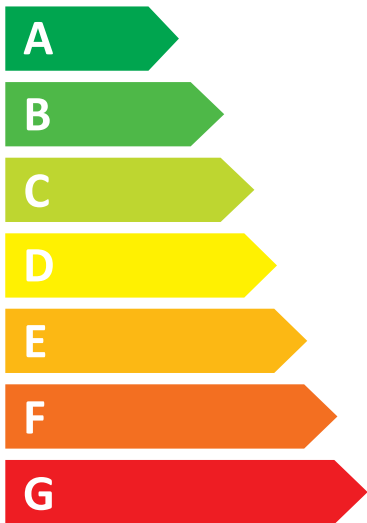

ENERG

Bosch

WGG244F9BY

49 kWh /

9.0 kg

3:48

50 L

ABCDEFG