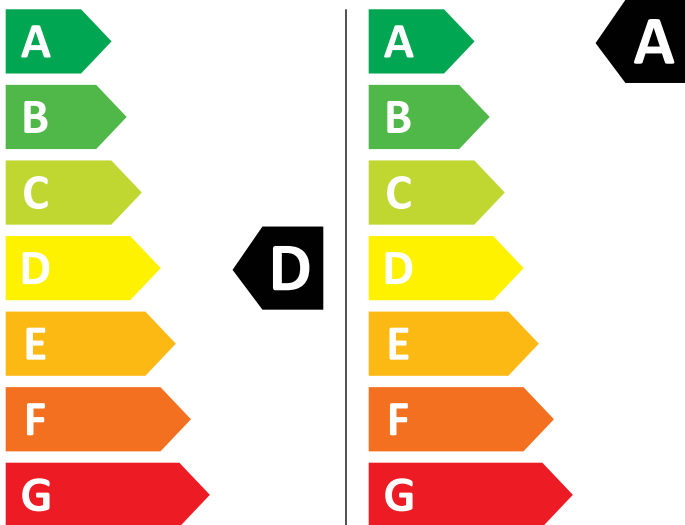

ENERG

AEG

LWR738640C 914610401

🚰 **265** kWh/100

💧 **42** kWh/100

5,0 kg

8,0 kg

62 L