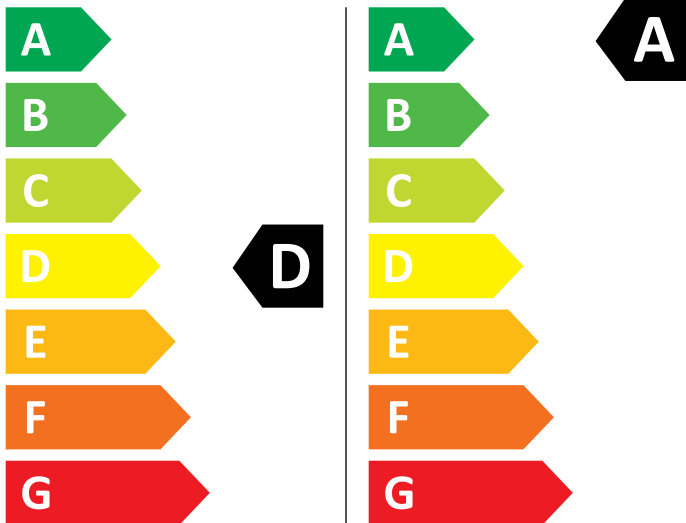

# ENERG

AEG

LWR851650C 914611302

307 kWh/100

51 kWh/100

6,0 kg

10,0 kg

75 L