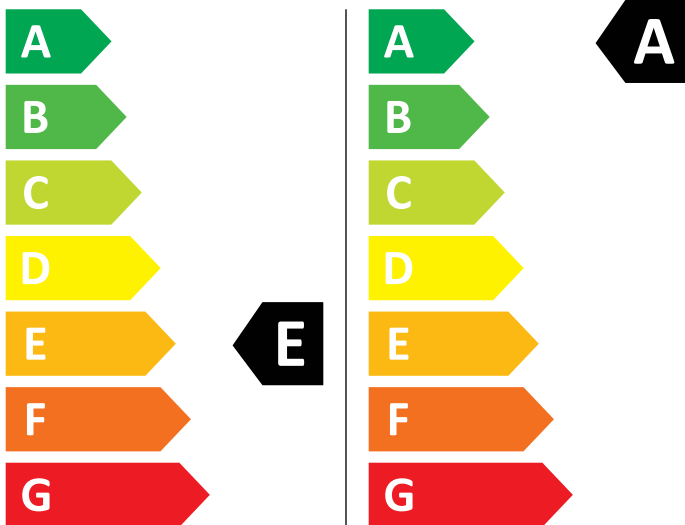

# ENERG

AEG

L7WBEN69S 914605176

💧 376 kWh/100

💧 49 kWh/100

6,0 kg

9,0 kg

70 L