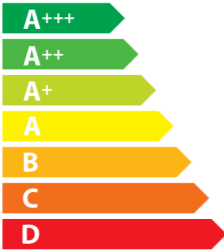

A

56
kWh/annum

A_{BCDEFG}

A_{BCDEFG}

AB **C** _{DEFG}

66 dB