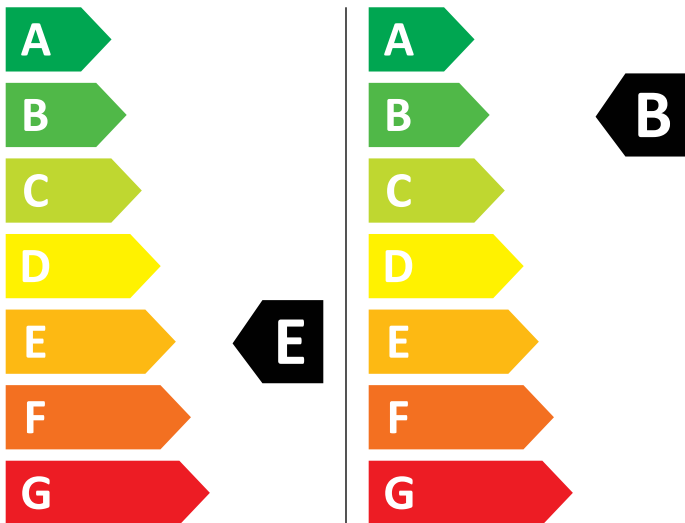

ENERG

AEG

L7WBG047WC 914610203

325 kWh /

52 kWh /

5,0 kg

7,0 kg

67 L