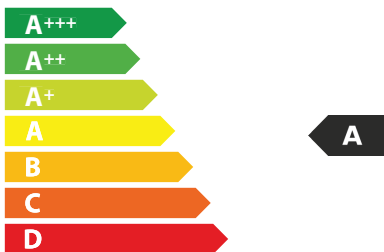

30
kWh/annum

A B C D E F G

A B C D E F G

A B C D E F G

66 dB

ENERG

енергия · ενέργεια
ENERGI

FABER

305.0567.014
P2020

30
kWh/yıl

A circular icon containing a stylized three-leaf plant, representing water consumption.

A **B** CDEFG

An icon of a lit lightbulb, representing lighting energy consumption.

A BCDEFG

An icon showing water dripping from a pipe, representing water leakage.

ABCDE **F** G

An icon of a speaker with sound waves, representing sound power level.

66 dB

ЕНЕРГО
ЕФЕКТИВНІСТЬ

FABER

305.0567.014
P2020