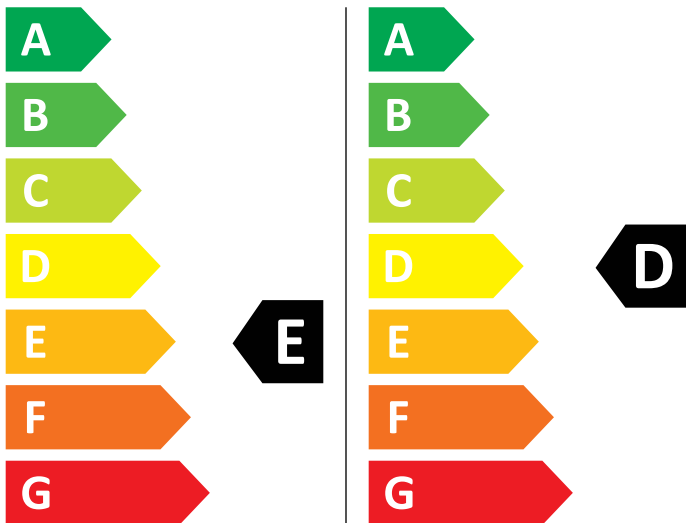

ENERG

AEG

L8WBE68SI 914606412

Water icon **266** kWh/100

Water icon **73** kWh/100

4,0 kg

8,0 kg

60 L