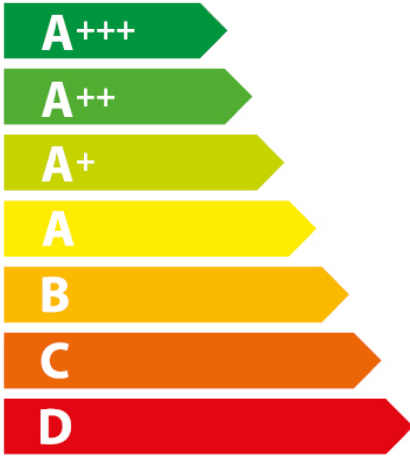

ENERG
енергия · ενεργεια

Electrolux

EFC226R 942 022 433

73
kWh/annum

Icon of a three-leaf plant inside a circle. Below it, the text 'ABCDEF**G**' is displayed, with 'G' being the largest and bolded.

Icon of a light bulb. Below it, the text 'ABCDEF**G**' is displayed, with 'G' being the largest and bolded.

Icon of water droplets falling from a pipe. Below it, the text 'ABCDEF**G**' is displayed, with 'G' being the largest and bolded.

Icon of a speaker with sound waves. Below it, the text '66dB' is displayed.