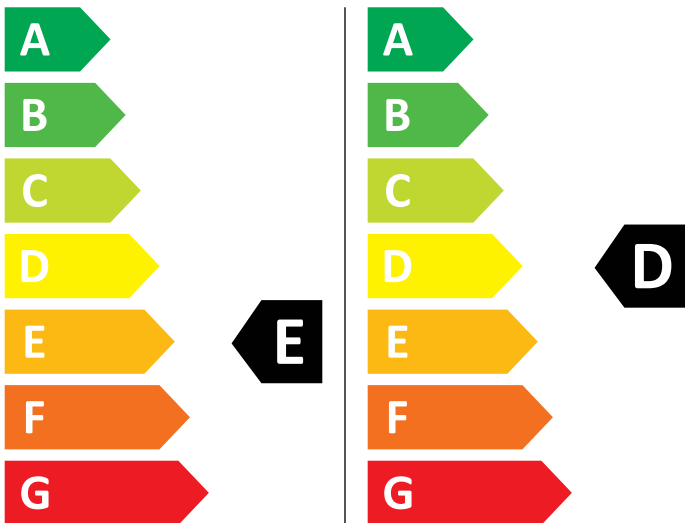

# ENERG

Electrolux

EW7W368SI 914606408

💧 266 kWh/100

💧 73 kWh/100

4,0 kg

8,0 kg

60 L