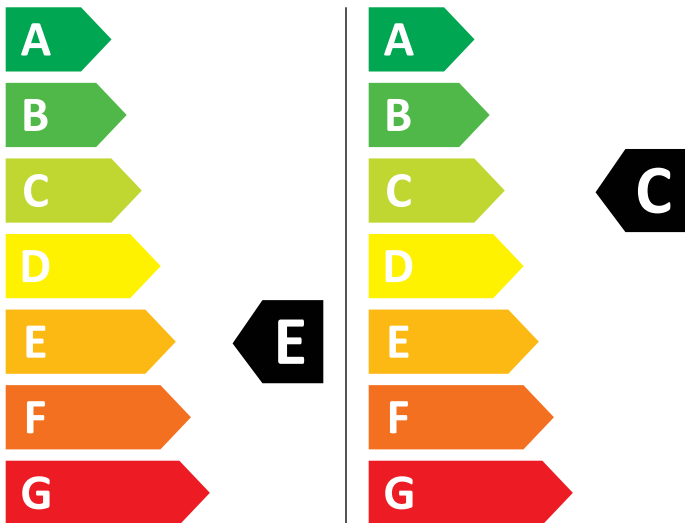

ENERG

AEG

L7WBE69S 914605135

💧 376 kWh / 100

💧 65 kWh / 100

6,0 kg

9,0 kg

70 L